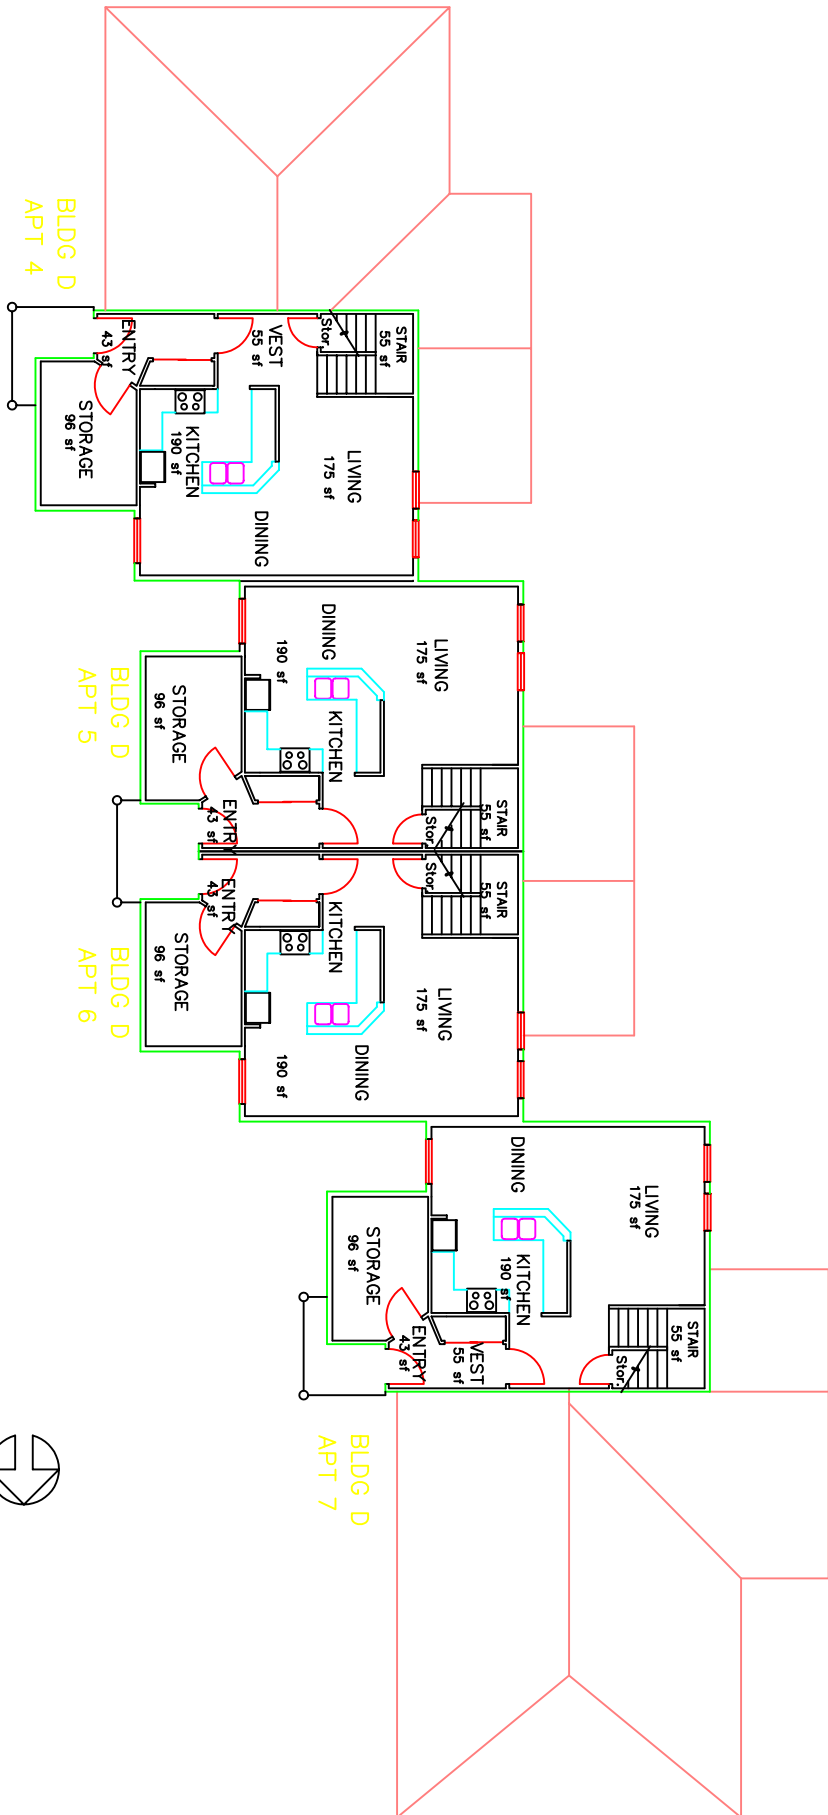

STUDENT HOUSING BUILDING 'D' – LOWER LEVEL FLATS
 Building No.: JS-114

JANUARY 2003

STUDENT HOUSING BUILDING 'D' – MAIN LEVEL TOWNHOUSES
 Building No.: JS-114

JANUARY 2003

STUDENT HOUSING BUILDING 'D' – UPPER LEVEL TOWNHOUSES
 Building No.: JS-114