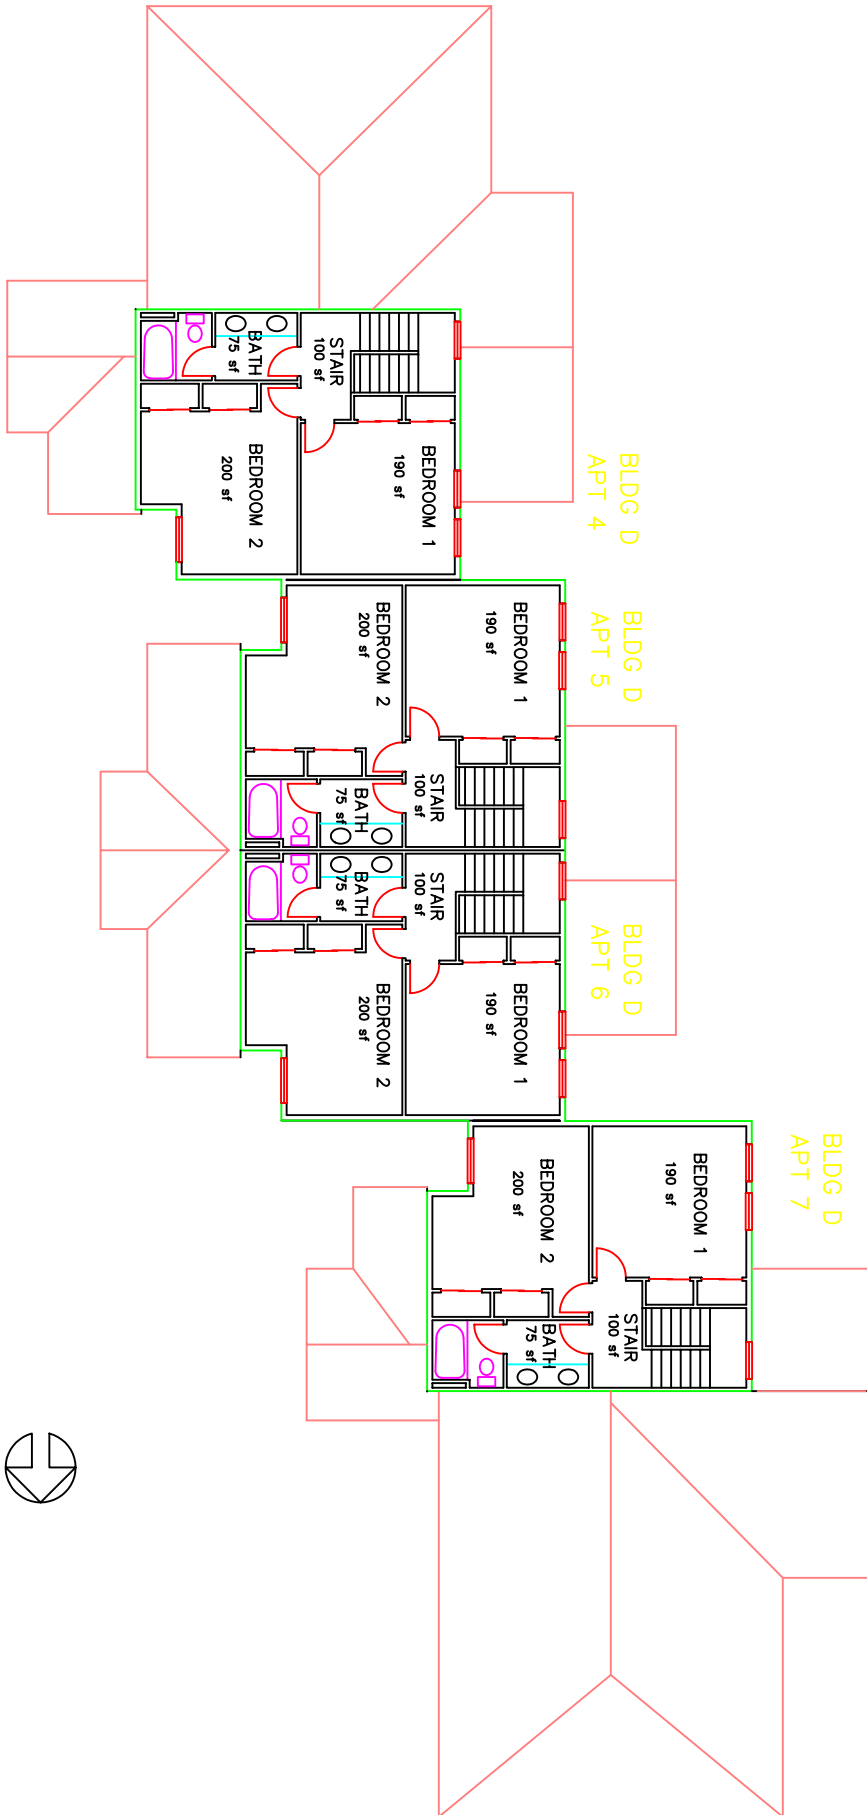

STUDENT HOUSING BUILDING 'D' – LOWER LEVEL FLATS
 Building No.: JS-114

JANUARY 2003

STUDENT HOUSING BUILDING 'D' – MAIN LEVEL TOWNHOUSES
 Building No.: JS-114

JANUARY 2003

STUDENT HOUSING BUILDING 'D' – UPPER LEVEL TOWNHOUSES
 Building No.: JS-114